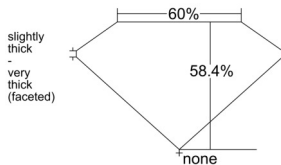

GIA®

FACSIMILE

GIA REPORT 2547203078

Verify this report at GIA.edu

GIA NATURAL DIAMOND DOSSIER®

December 10, 2025
GIA Report Number 2547203078
Shape and Cutting Style ..... Heart Brilliant
Measurements ..... 5.42 x 6.23 x 3.64 mm

GRADING RESULTS

Carat Weight ..... 0.70 carat
Color Grade ..... J
Clarity Grade VVS2

ADDITIONAL GRADING INFORMATION

Polish ..... Excellent
Symmetry ..... Very Good
Fluorescence ..... None
Clarity Characteristics ..... Pinpoint, Feather
Inscription(s): GIA 2547203078

PROPORTIONS

Profile not to actual proportions

GRADING SCALES

GIA COLOR SCALE		GIA CLARITY SCALE			
COLORLESS	D	VERY VERY SLIGHTLY INCLUDED	FLAWLESS		
	E		INTERNALLY FLAWLESS		
	F	VERY SLIGHTLY INCLUDED	VVS₁		
	G		VVS₂		
	H		VS₁		
	NEAR COLORLESS	I	SLIGHTLY INCLUDED	VS₂	
		J		SI₁	
		FAINT	K	INCLUDED	SI₂
			L		I₁
			M		I₂
VERT LIGHT	N		INCLUDED	I₃	
	O				
	P				
	Q				
	LIGHT		R		
		S			
		T			
U					
V					
W					
X					
Y					
Z